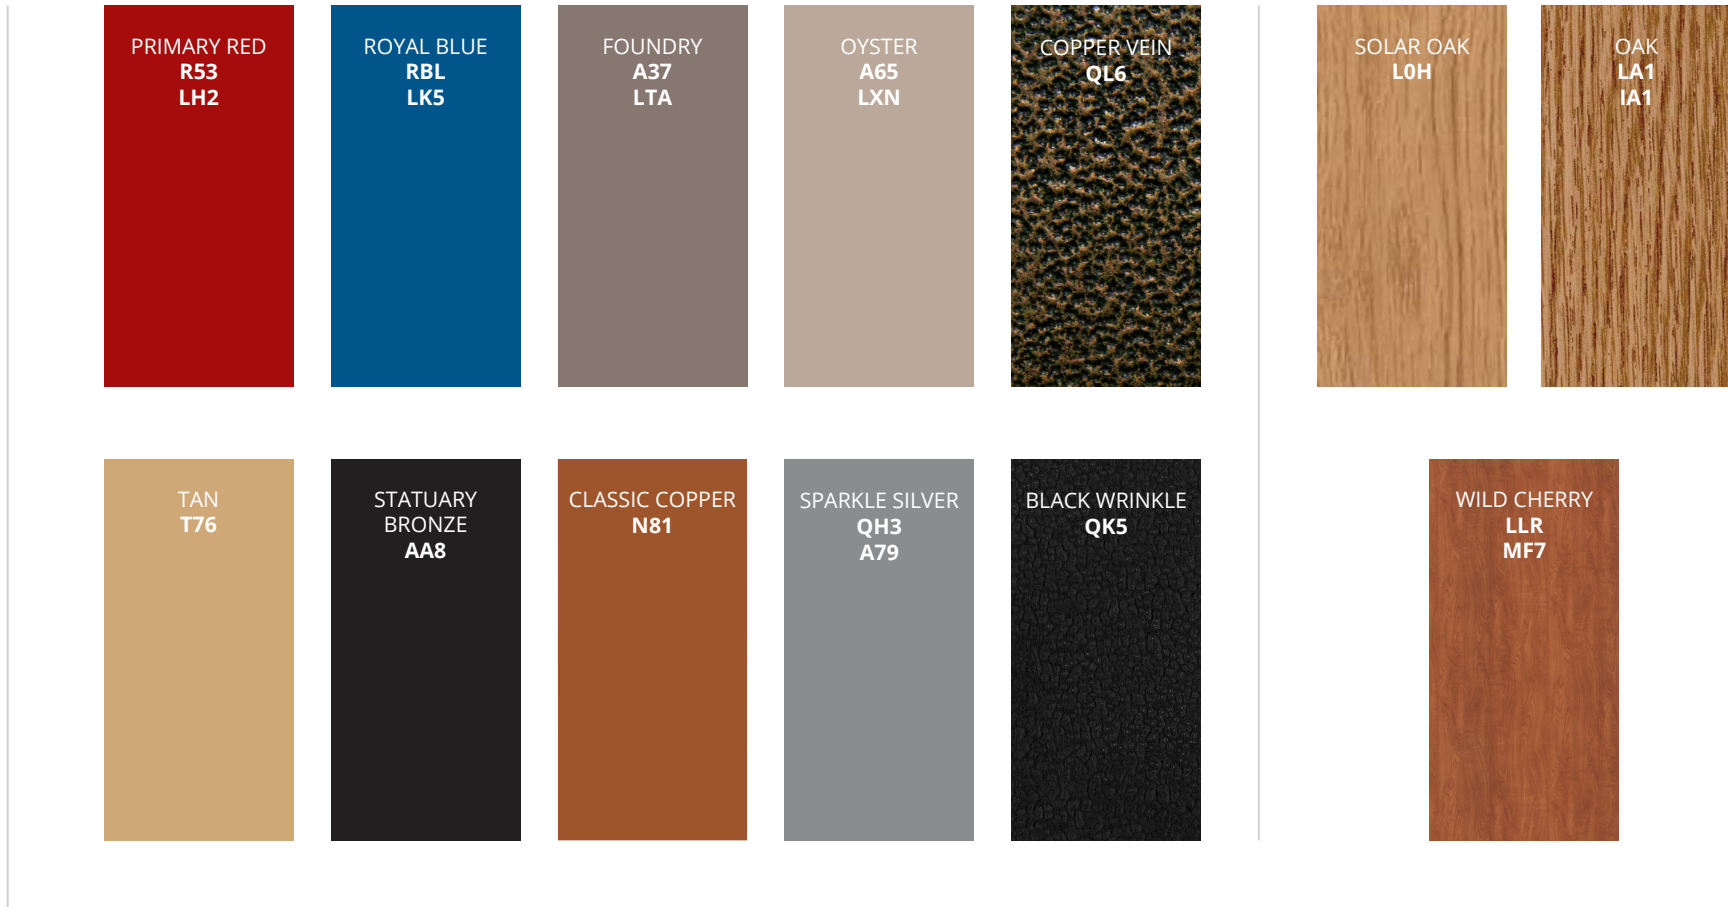

CATALOG NON-STANDARD COLORS

These colors could be limited to product type and/or minimum order quantities (MOQ) may apply.
Please reach out to your Lozier salesperson or Lozier Certified Provider for more information.

LAMINATES: L__ MELAMINES: M__

Note: Colors shown above are an approximate match. Due to variations in printing and lighting sources, we cannot guarantee your fixtures will be an exact match to the colors represented above. For exact color matching, please view a paint chip in the area and light where color will be used. All Lozier composite wood products comply with California Air Resources Board regulation 93120.